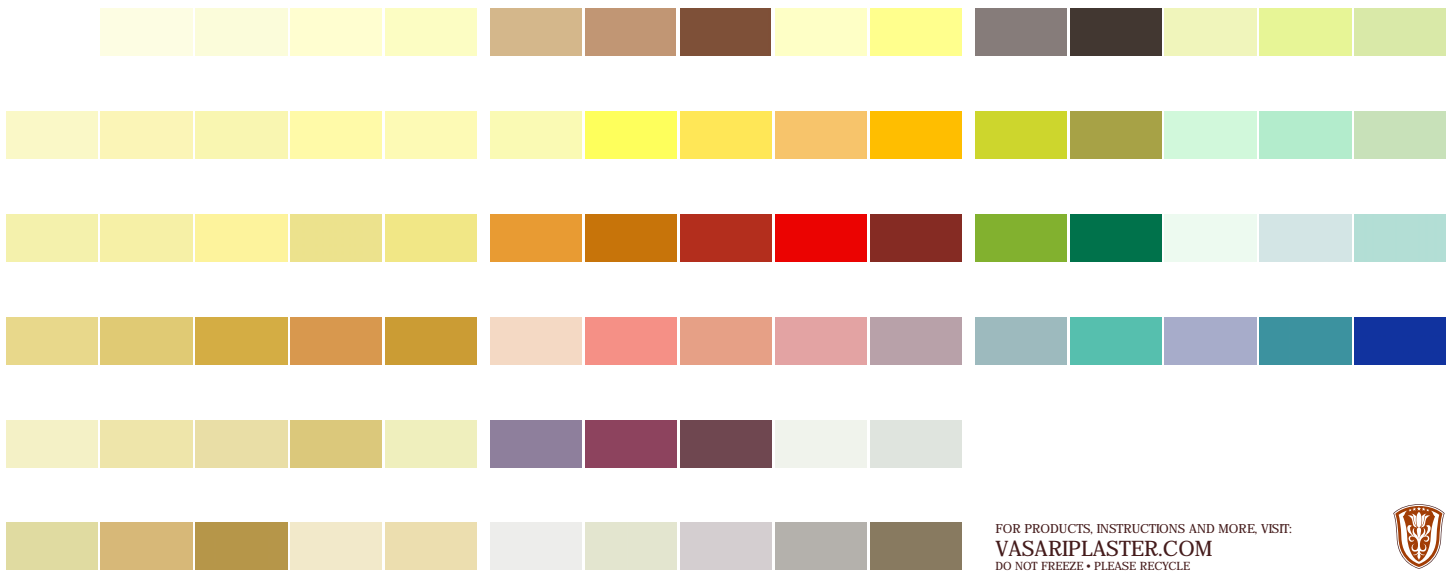

Vasari Plaster & Stucco offers 80 select colors. All colors are compared /matched to Benjamin Moore, Sherwin Williams, Pittsburgh and ICI fan deck swatches to help you make a perfect color choice. Digital representations will be different from the real color. The description next to some of the colors (darker, lighter, etc.) describes the closest chip on the particular fan deck compared to the actual color. So, if 'darker', the fan deck color is about 10%-20% darker but still very similar to our true color.

Depending on how applied, you will have different deeper and darker variations of the selected color. Deeper colors sometimes need full burnishing to achieve the full depth of color. Colors shown are the average tone of burnished / non-burnished finishes.

Tinting of wet plaster is free of charge with the exception of darker colors as marked by the asterisk (*), which indicates that 5 gallon pails are an additional $30 and 2 gallon pails are an additional $20. Vasari can custom match almost any color to your specifications. Please contact us for custom color matches. We charge $20 per 5 gallon pails and $15 for 2 gallons for custom colors.

All Vasari tints are classified as zero volatile organic compounds (VOCs) and have no or minimal odor.