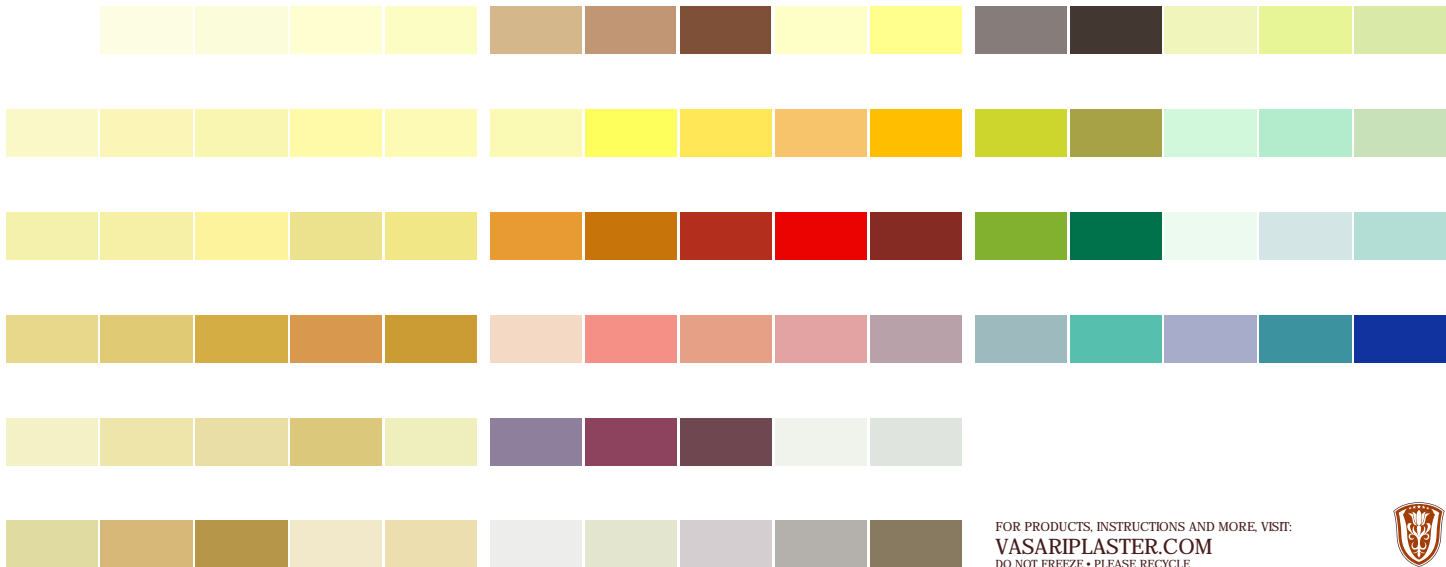

Vasari Plaster & Stucco offers 80 select colors. All colors are compared /matched to Benjamin Moore, Sherwin Williams, Pittsburgh and ICI fan deck swatches to help you make a perfect color choice. Digital representations will be different from the real color. The description next to some of the colors (darker, lighter, etc.) describes the closest chip on the particular fan deck compared to the actual color. So, if 'darker', the fan deck color is about 10%-20% darker but still very similar to our true color.

Depending on how applied, you will have different deeper and darker variations of the selected color. Deeper colors sometimes need full burnishing to achieve the full depth of color. Colors shown are the average tone of burnished / non-burnished finishes.

Tinting of wet plaster is free of charge with the exception of darker colors as marked by the asterisk (*), which indicates that 5 gallon pails are an additional $30 and 2 gallon pails are an additional $20. Vasari can custom match almost any color to your specifications. Please contact us for custom color matches. We charge $20 per 5 gallon pails and $15 for 2 gallons for custom colors.

All Vasari tints are classified as zero volatile organic compounds (VOCs) and have no or minimal odor.